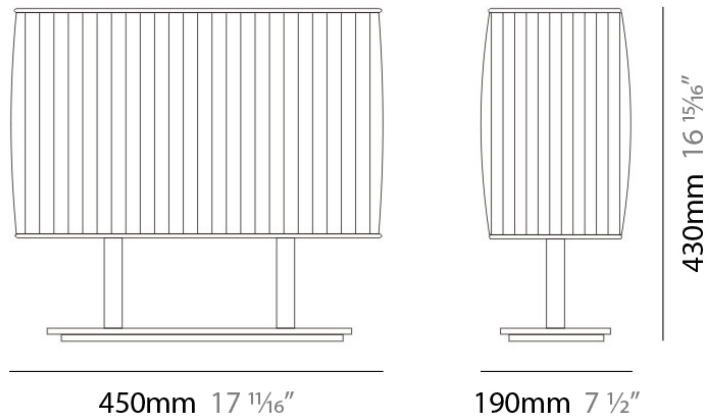

BLISSY PORTABLE

D84053

GENERAL

Series: Blissy
Brand: Panzeri
Division: Design
Mounting Type: Portable
Mounting Location: Table
Subcategory: Table

PHYSICAL

Shape: Rectangle
Length (mm): 450
Length (in): 17 ¾
Width (mm): 190
Width (in): 7 ½
Height (mm): 430
Height (in): 17
Light Distribution: Omnidirectional
Weight (kg): 4.09
Weight (lbs): 9
Diffuser: Ivory Pleated Fabric Shade
Fixture Material: Metal / Cotton

ELECTRICAL

Number of Lamps: 1
Lamp Type: LED Retrofit
Lamp Shape: A19
Bulb Included: Bulb Not Included
Total Output Wattage (W): 15
Max. Wattage Per Lamp (W): 15
Lamp Base: E26
Input Voltage (V): 120

LED

OPTICAL

RATINGS AND CERTIFICATIONS

Certified By: CSA Certified to UL and CSA Standards
IP rating: IP20