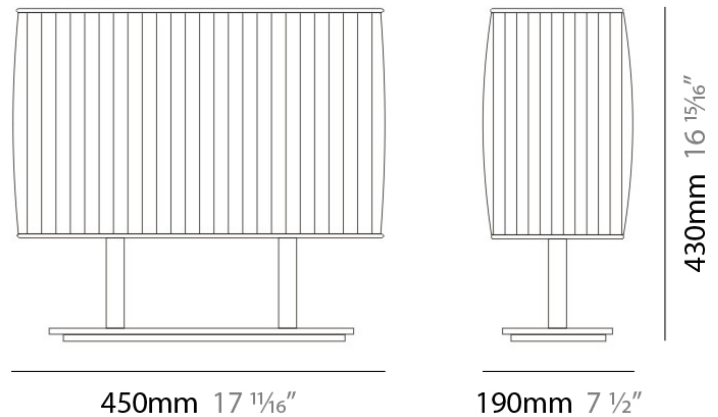

BLISSY PORTABLE

D84052

PROJECT

TYPE

NOTES

QUANTITY

DATE

GENERAL

Series: Blissy
Brand: Panzeri
Division: Design
Mounting Type: Portable
Mounting Location: Table
Subcategory: Table

PHYSICAL

Shape: Rectangle
Length (mm): 450
Length (in): 17 3/4
Width (mm): 190
Width (in): 7 1/2
Height (mm): 430
Height (in): 17
Light Distribution: Omnidirectional
Weight (kg): 4.09
Weight (lbs): 9
Diffuser: Ivory Pleated Fabric Shade
Fixture Finish: Metallic Gray
Fixture Material: Metal / Cotton

ELECTRICAL

Number of Lamps: 1
Lamp Type: LED Retrofit
Lamp Shape: A19
Bulb Included: Bulb Not Included
Total Output Wattage (W): 8
Max. Wattage Per Lamp (W): 8
Lamp Base: E26
Input Voltage (V): 120
Upon Request: 277Vac / GU24

LED

OPTICAL

RATINGS AND CERTIFICATIONS

Certified By: CSA Certified to UL and CSA Standards
IP rating: IP20