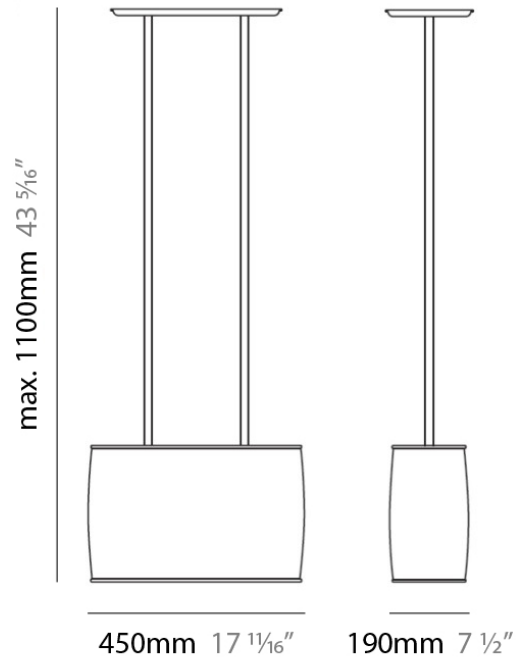

BLISSY SUSPENSION

D81038

GENERAL

Series: Blissy
Brand: Panzeri
Division: Design
Mounting Type: Suspension
Mounting Location: Ceiling
Subcategory: Pendant

PHYSICAL

Shape: Rectangle
Length (mm): 450
Length (in): 17 ¾
Width (mm): 190
Width (in): 7 ½
Height (mm): 750
Height (in): 29 ½
Max. Overall Height (mm): 1099
Max. Overall Height (in): 43 ¼
Light Distribution: Omnidirectional
Weight (kg): 4.49
Weight (lbs): 9.9
Diffuser: White Fireproof Fabric Shade
Fixture Finish: Metallic Gray
Fixture Material: Metal

ELECTRICAL

Number of Lamps: 1
Lamp Type: LED Retrofit
Lamp Shape: A19
Bulb Included: Bulb Not Included
Total Output Wattage (W): 15
Max. Wattage Per Lamp (W): 15
Lamp Base: E26
Input Voltage (V): 120
Upon Request: 277Vac / GU24

LED

OPTICAL

RATINGS AND CERTIFICATIONS

Certified By: CSA Certified to UL and CSA Standards
IP rating: IP20